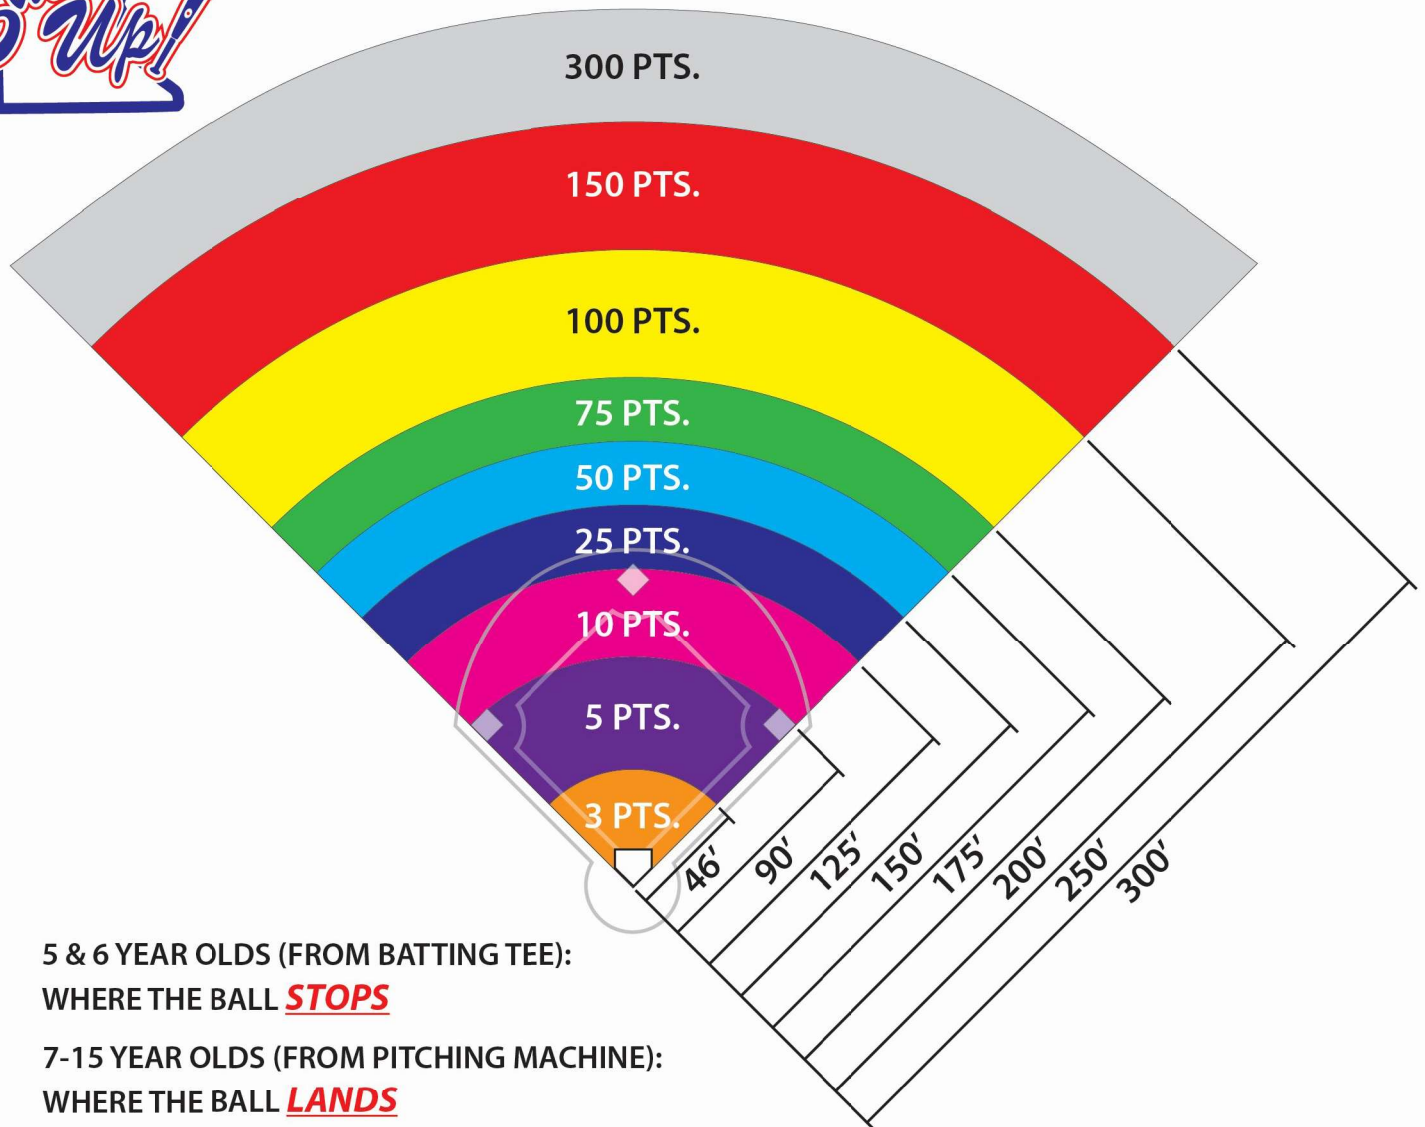

ZONE/POINT CHART

5 & 6 YEAR OLDS (FROM BATTING TEE):

WHERE THE BALL **STOPS**

7-15 YEAR OLDS (FROM PITCHING MACHINE):

WHERE THE BALL **LANDS**

	STRIKE	MISSED SWING	1 POINT
	FOULS	FOUL OR FOUL TIP	2 POINTS
	ZONE 1	HOME PLATE TO 46'	3 POINTS
	ZONE 2	46' TO 90'	5 POINTS
	ZONE 3	90' TO 125'	10 POINTS
	ZONE 4	125' TO 150'	25 POINTS
	ZONE 5	150' TO 175'	50 POINTS
	ZONE 6	175' TO 200'	75 POINTS
	ZONE 7	200' TO 250'	100 POINTS
	ZONE 8	250' TO 300'	150 POINTS
	ZONE 9	OVER 300'	300 POINTS